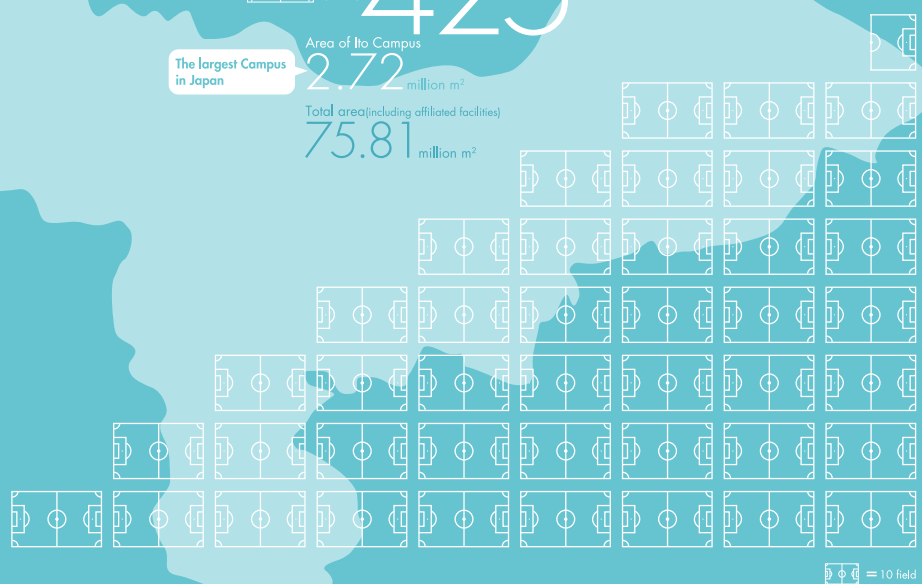

Facts and Figures of School of Engineering, Kyushu University

(As of May 1, 2021)

Number of faculty members

479

Faculty : Students

1:7 faculty - to - student ratio
We can provide education and research individually tailored to each student.

Total number of Kyushu University faculty members

2,362

Research expenses

¥2.7 billion
643 projects

Ito Campus site area

Soccer field × 425

Area of Ito Campus
The largest Campus in Japan 2.72 million m²

Total area (including affiliated facilities)
75.81 million m²