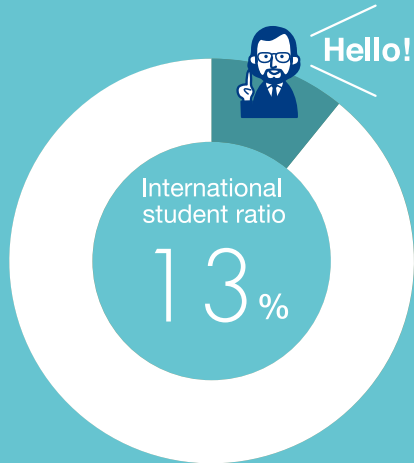

Number of Graduate Students in Engineering Field

Inbound

International students from 97 countries and regions are present at kyushu University.

(As of May 1, 2019)

The number of international students

2,328

The number of University students

18,566

=

One out of every eight students is from overseas.

The number of international students coming to Kyushu University is on the rise yearly.

4th largest number of International students among Japanese national universities!

(As of May 1, 2019)