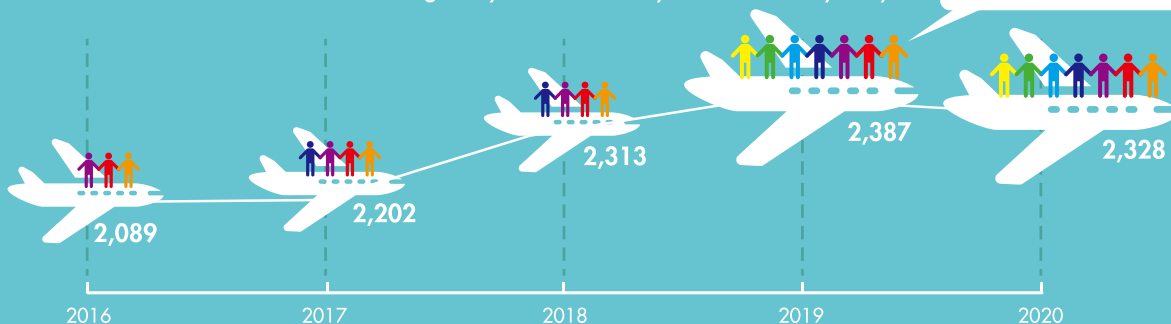

One out of every eight students is from overseas.

The number of international students coming to Kyushu University is on the rise yearly.

4th largest number of International students among Japanese national universities!