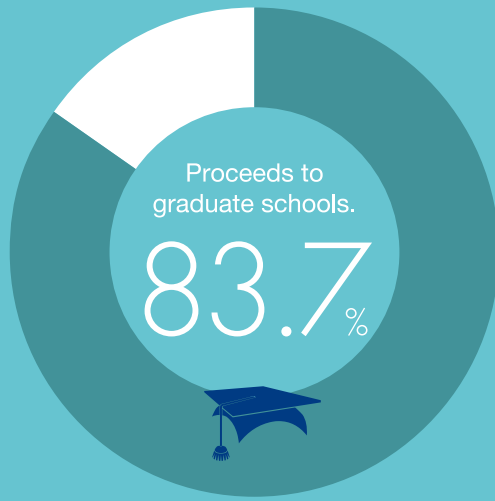

The number of students

The number of students

3,476

The number of female students

357